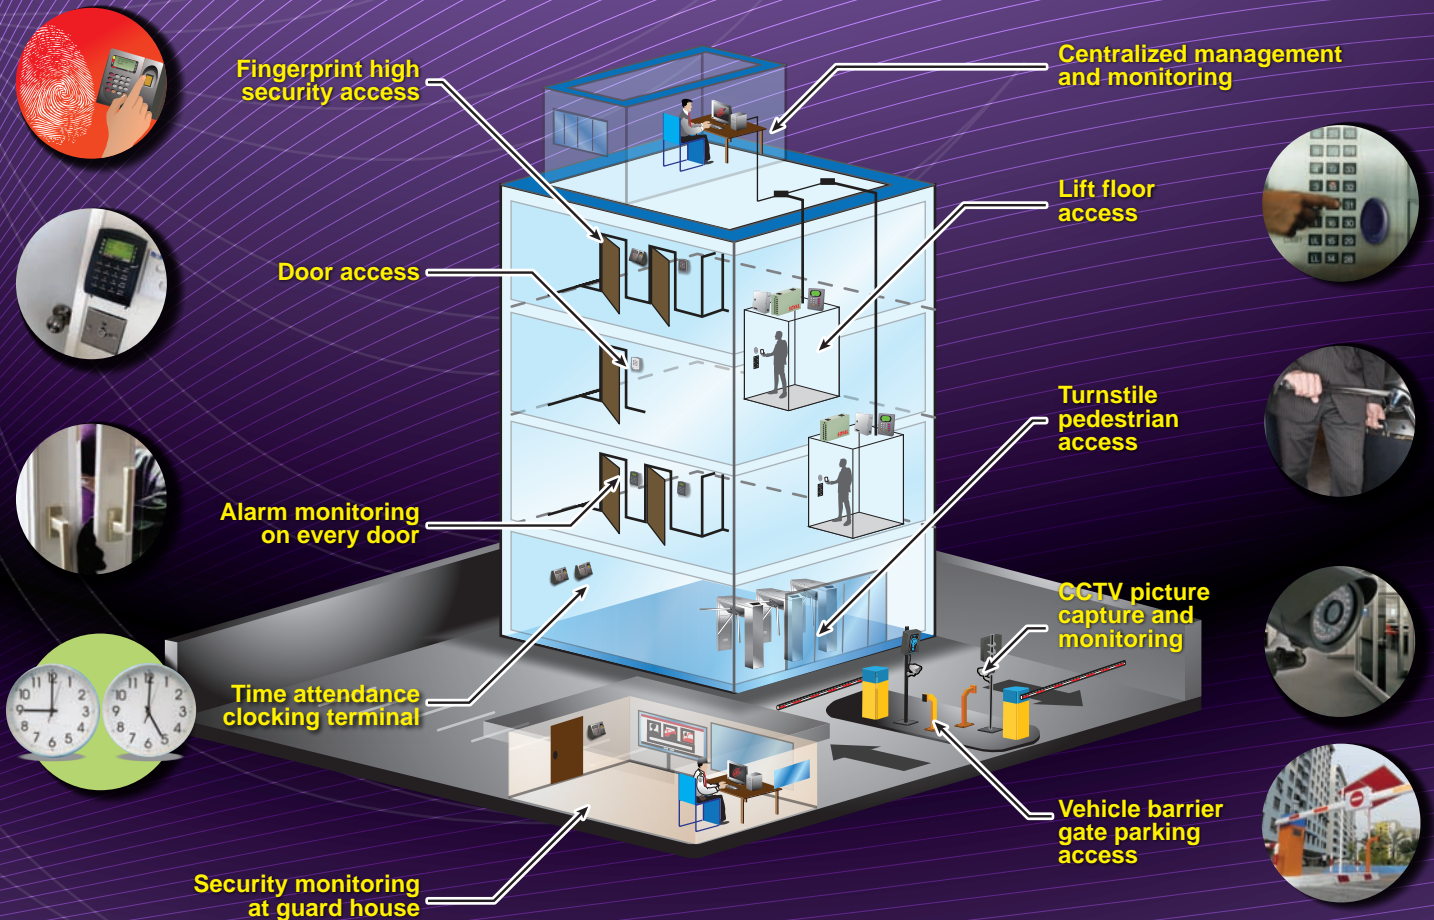

SOYALetegra

Integrated Access Control and Security System

SoyalEtegra(SACS) is an advance client / server access control software that is designed exclusively for Soyal's card and fingerprint access system. It extends SOYAL functionality to the next level with integrated CCTV surveillance and time attendance functions. SoyalEtegra is fully loaded with powerful features into a single platform to achieve centralized security, surveillance and attendance management for small to big business operations.

ONE FOR ALL HARWARE, ALL IN ONE SOFTWARE

Basic
Affordable low budget system. 1024 users, 1200 event memory, 11 time zone.

AR721H & AR721U

Standard
LCD screen show clock and easy to program. 1024 users, 1200 event memory, 11 time zone.

Fingerprint
LCD screen show user name and display customizable message. 4500 fingerprint, 10K card users, 11K event memory, 63 time zone, 255 door group. Support expiry date, all parameter set from software.