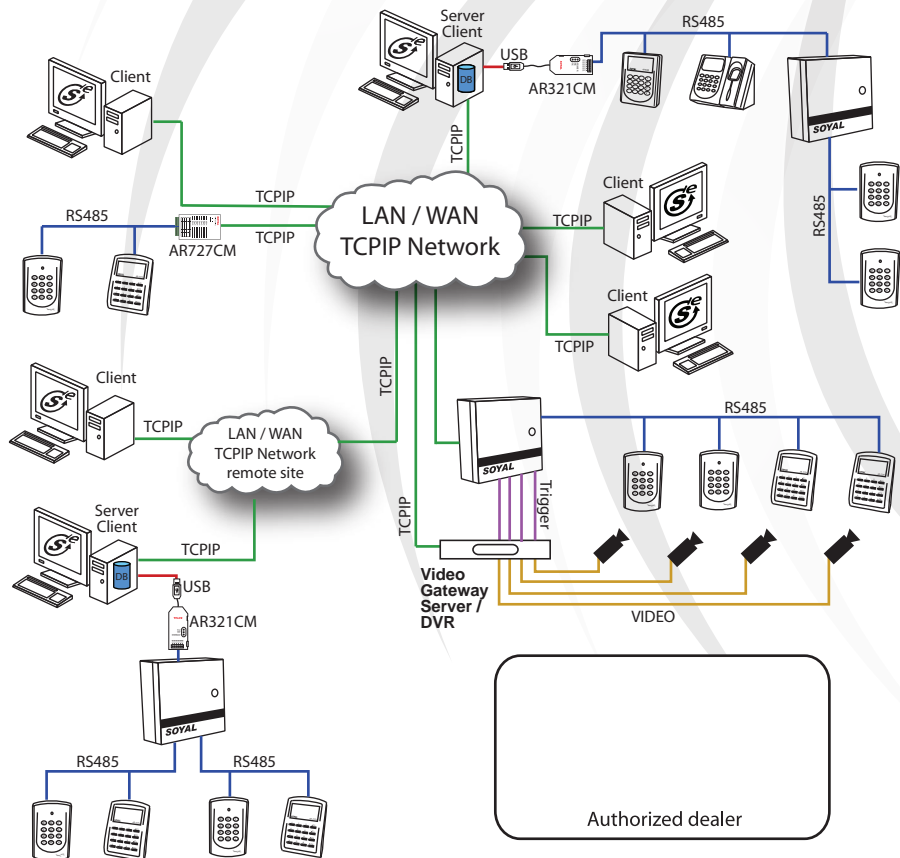

SOYALetegra

Integrated Access Control and Security System

SoyalEtegra(SACS) is an advance client / server access control software that is designed exclusively for Soyal's card and fingerprint access system. It extends SOYAL functionality to the next level with integrated CCTV surveillance and time attendance functions. SoyalEtegra is fully loaded with powerful features into a single platform to achieve centralized security, surveillance and attendance management for small to big business operations.

AR716E & AR727i network module

Signal Converter

AR321CM AR727CM

MVR04 4 ch Video Gateway Server

MVR08Z and MVR16Z 8 and 16 Ch DVR

	Lite	Professional Basic	Professional Advance
Model	SELT	SEPBB	SEPA
System configuration			
Hardware Manager	Single site	Multi sites	Multi sites
Client / server support	Standalone only	yes	yes
Multi branch	no	no	yes
Function permission	no	yes	yes
User management			
Multi card per user	no	yes	yes
Assign FP reader per user	no	yes	yes
Access Control			
Permission setting	Basic	Advanced with door vs time zone. Allow different access method for different door at different time within same day	
Time Attendance			
Overnight next day shift	no	yes	yes
Multiple break	only 1 break	max 4 breaks	max 4 breaks
Calculation	Basic FILO within each shift interval	Advance with F-Key duty based, able to see clocking details, shift assigned, auto-generate clocking.	
Monitoring			
Current event log	yes	yes	yes
Alarm event log	no	yes	yes
Anti-passback map	no	yes	yes
Door commander	no	yes	yes
In/Out monitoring	no	yes	yes
User tracking	no	yes	yes
CCTV	no	Max 8 ch video	Unlimited video

Architecture diagram

Recommended PC requirement :
Intel I5 core CPU, 300 GB HDD, 4 GB RAM, XP Pro, Vista (32 bit) Win 7 (32 bit)